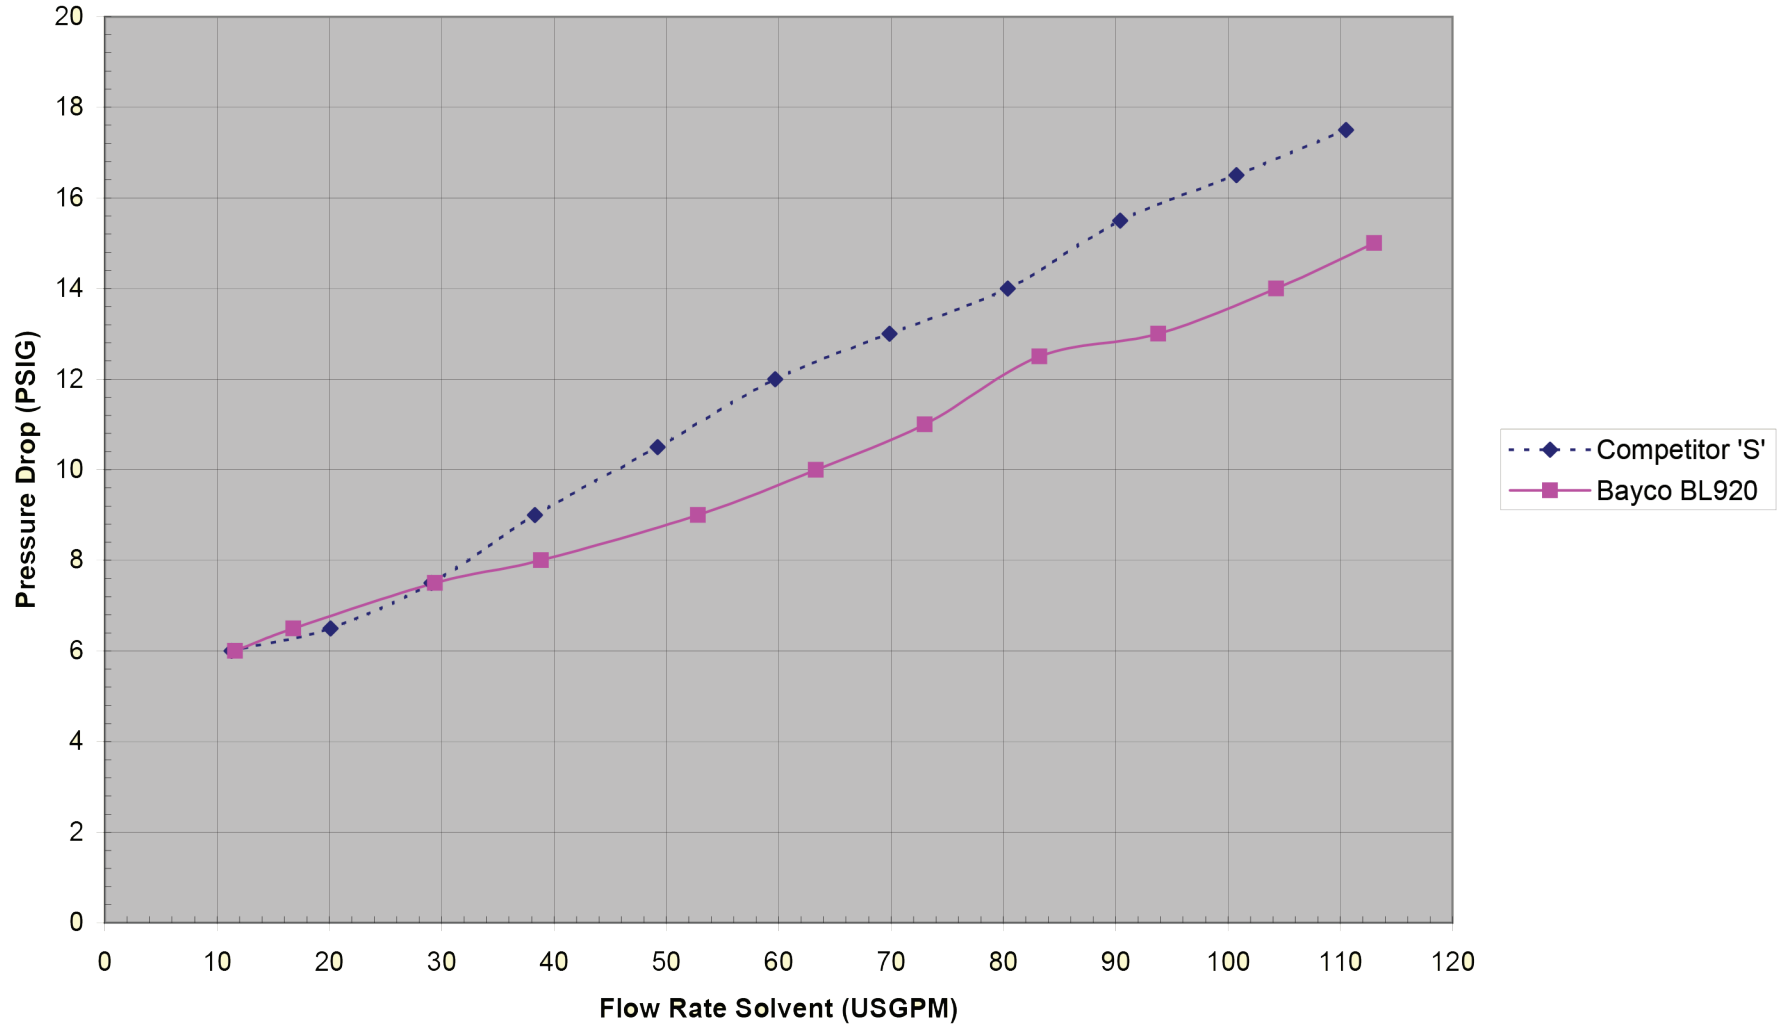

The Right Connection®

### BL920 2" Ball Nozzle with 2" NPT & Spout Pressure Drop vs. Flow Rate

---

**Dixon Bayco**  
800 High Street • Chestertown, MD 21620  
ph 800.355.1991 • fx 800.283.4966  
dixonvalve.com