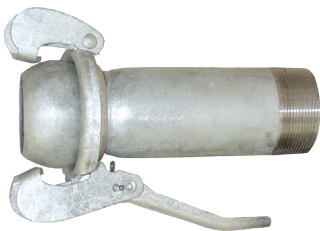

Type B

Female x Male Reducer

Feature

- Supplied with gasket

Female Size	Male Size	Galvanized Steel Part #
6"	4"	FMR31864
8"	6"	FMR31886
10"	8"	FMR318108 ¹
12"	10"	FMR3181210 ¹

¹ 10" and 12" supplied with ACB304 lever assist bar on page 397

Female x Male Increaser

Feature

- Supplied with gasket

Female Size	Male Size	Galvanized Steel Part #
4"	6"	FMI31946
6"	8"	FMI31968
8"	10"	FMI319810
10"	12"	FMI3191012 ¹

¹ 10" and 12" supplied with ACB304 lever assist bar on page 397

Male with Male NPT- extra long

Size	Galvanized Steel Part #
2"	MCM3112XL
3"	MCM3113XL
4"	MCM3114XL
6"	MCM3116XL
8"	MCM3118XL

Male Plugs

Size	Galvanized Steel Part #
2"	MP3232
3"	MP3233
4"	MP3234
6"	MP3236
8"	MP3238
10"	MP32310 ¹
12"	MP32312 ¹