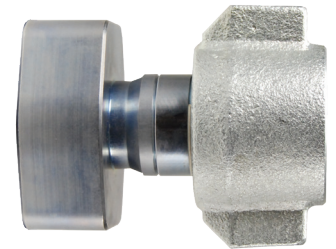

WS-Series Hydraulic Couplings

Heavy-Duty Wingstyle Code 62 Flange Head Couplers

Body Size	Port Size	Steel Part #
3/4"	3/4"	6WSFH6
1"	1"	8WSFH8
1-1/4"	1-1/4"	10WSFH10
1-1/2"	1-1/2"	12WSFH12
2"	2"	16WSFH16

Heavy-Duty Wingstyle Code 62 Flange Head Plugs

Body Size	Port Size	Steel Part #
3/4"	3/4"	WS6FH6
1"	1"	WS8FH8
1-1/4"	1-1/4"	WS10FH10
1-1/2"	1-1/2"	WS12FH12
2"	2"	WS16FH16

Heavy-Duty Wingstyle Code 62 Flange Pad Couplers

Body Size	Port Size	Steel Part #
3/4"	3/4"	6WSFP6
1"	1"	8WSFP8
1-1/4"	1-1/4"	10WSFP10
1-1/2"	1-1/2"	12WSFP12
2"	2"	16WSFP16

K

Heavy-Duty Wingstyle Code 62 Flange Pad Plugs

Body Size	Port Size	Steel Part #
3/4"	3/4"	WS6FP6
1"	1"	WS8FP8
1-1/4"	1-1/4"	WS10FP10
1-1/2"	1-1/2"	WS12FP12
2"	2"	WS16FP16